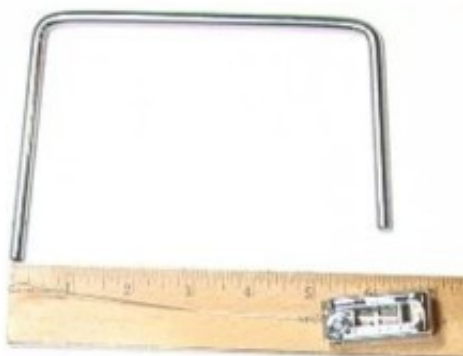

# Chrome Handle

**Brand:**

**Product Code:** 005

**Availability:** 100

**Weight:** 0.00oz

**Dimensions:** 0.00in x 0.00in x 0.00in

**Price:** \$6.00

**Ex Tax:** \$6.00